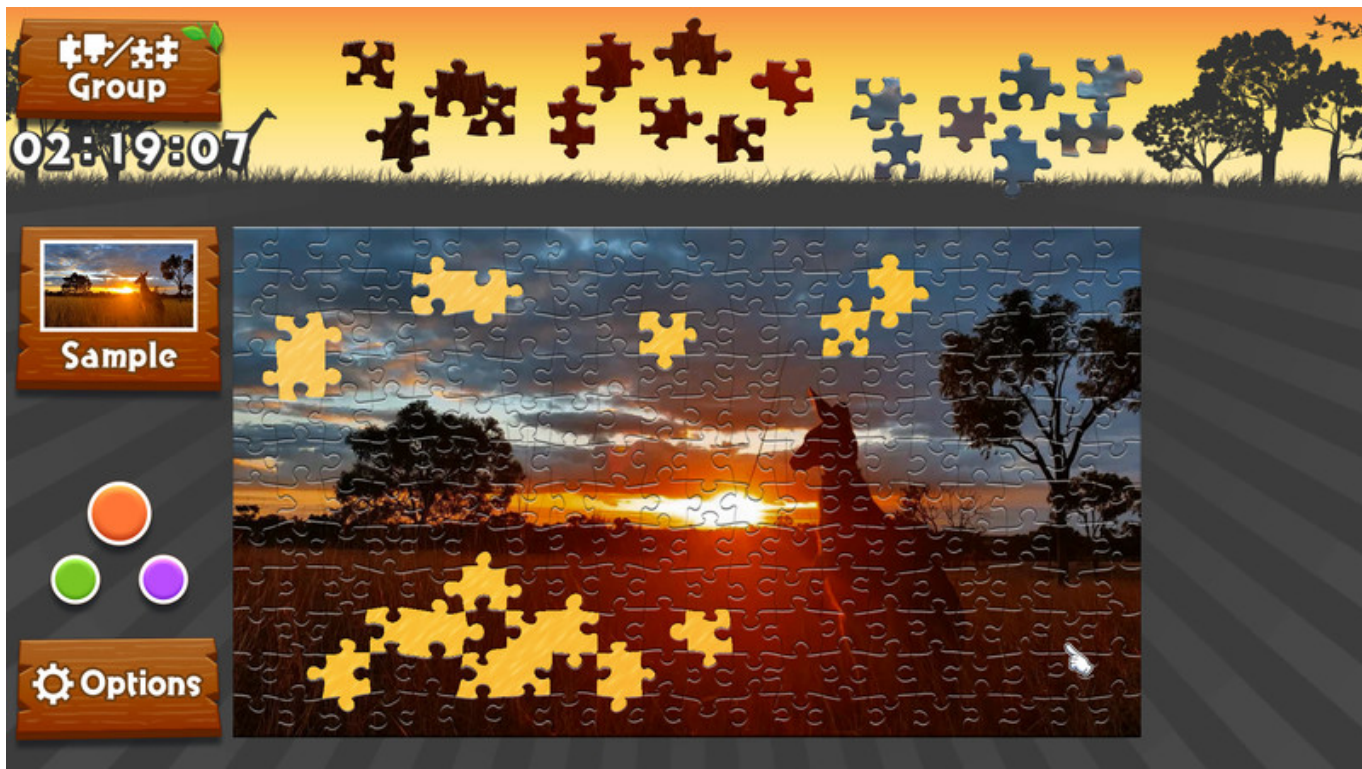

DISRUPTORANG

DEADLYRANG

VERY DEADLYRANG

DOOMARANG

BOOMERANGS... A VERY SPECIAL BREED OF STICK.

[JackHammer: Demolition Dodgeball \[hacked\]](#)
[Greedy Dungeons download for pc \[Xforce\]](#)
[Delver activation bypass](#)
[Fantasy Grounds - Darkwoulfe's Token Pack Volume 15 activation key download](#)
[Myrne: The Quest Activation Code \[FULL\]](#)
[CHAZE! download no survey](#)
[Fierce Tales: Feline Sight Collector's Edition download for pc \[Ativador\]](#)
[City of Thieves \(Fighting Fantasy Classics\) \[pack\]](#)
[The Edge Ball download for pc \[Xforce keygen\]](#)
[Throw Anything download lite](#)